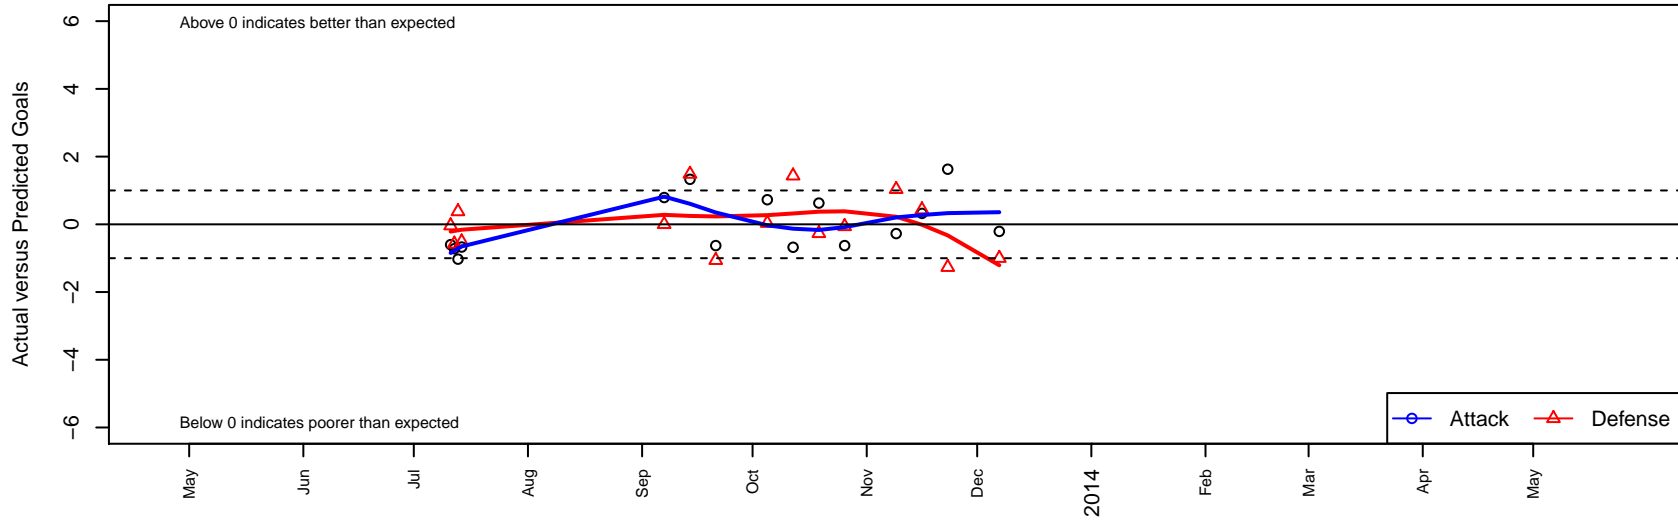

FWFC Panthers G99

Federal Way FC
 Federal Way, WA
 G99 total strength=606
 attack=0.51 defense=0.52
 fall league = DIII G14D1
 alt names used:
 FEDERALWAY FC FWFC PANTHER (WA)
 FWFC G99 Panthers

Venues played:
 Kent Cornucopia Cup GU14 Silver U14
 DIII G14D1

FWFC Panthers G99

Dots are actual minus expected GF (blue circles) and GA (red triangles).
 Blue line is smoothed change in attack strength. Red is smoothed change in defense strength.

	date	home		away		venue	pred.home	pred.away
15708	2013-12-07	SGESC Fusion Reds G99	2	FWFC Panthers G99	1	DIII G14D1	1.00	1.21
15498	2013-11-23	HSC Firecrackers G99	3	FWFC Panthers G99	2	DIII G14D1	1.73	0.37
15368	2013-11-16	FWFC Panthers G99	1	FWFC Strikers G99	2	DIII G14D1	0.68	2.43
15218	2013-11-09	FWFC Panthers G99	0	TC United G99	2	DIII G14D1	0.27	3.03
14834	2013-10-26	FWFC Panthers G99	0	FPSC Tornados G99	2	DIII G14D1	0.63	1.94
14633	2013-10-19	FWFC Panthers G99	1	HSC Firecrackers G99	2	DIII G14D1	0.37	1.73
14431	2013-10-12	FWFC Strikers G99	1	FWFC Panthers G99	0	DIII G14D1	2.43	0.68
14205	2013-10-05	TC United G99	3	FWFC Panthers G99	1	DIII G14D1	3.03	0.27
13763	2013-09-21	FPSC Tornados G99	3	FWFC Panthers G99	0	DIII G14D1	1.94	0.63
13545	2013-09-14	CSC Velocity Green G99	0	FWFC Panthers G99	2	DIII G14D1	1.48	0.67
13331	2013-09-07	FWFC Panthers G99	2	SGESC Fusion Reds G99	1	DIII G14D1	1.21	1.00
12402	2013-07-14	CSC Velocity Green G99	2	FWFC Panthers G99	0	Kent Cornucopia Cup GU14 Silver U14	1.48	0.67
12364	2013-07-13	MIFC Flames G99	1	FWFC Panthers G99	0	Kent Cornucopia Cup GU14 Silver U14	1.38	1.03
12334	2013-07-12	FWFC Panthers G99	0	Seattle United Shoreline White G99	2	Kent Cornucopia Cup GU14 Silver U14	0.72	1.42
12319	2013-07-11	KSUSA Storm 2000G	1	FWFC Panthers G99	0	Kent Cornucopia Cup GU14 Silver U14	0.96	0.60